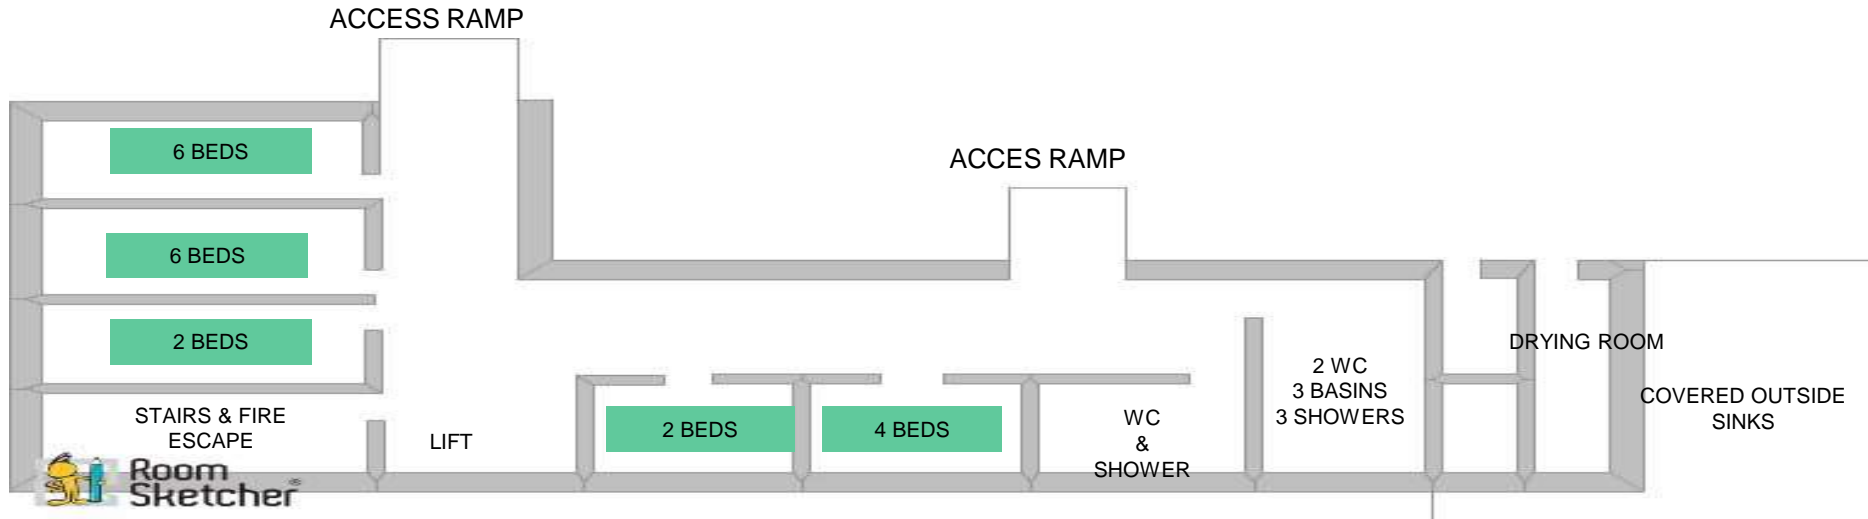

2. Lodge Layout & Plan

Plan of Ground Floor

Sleeps 20

Plan of First Floor

Sleeps 18